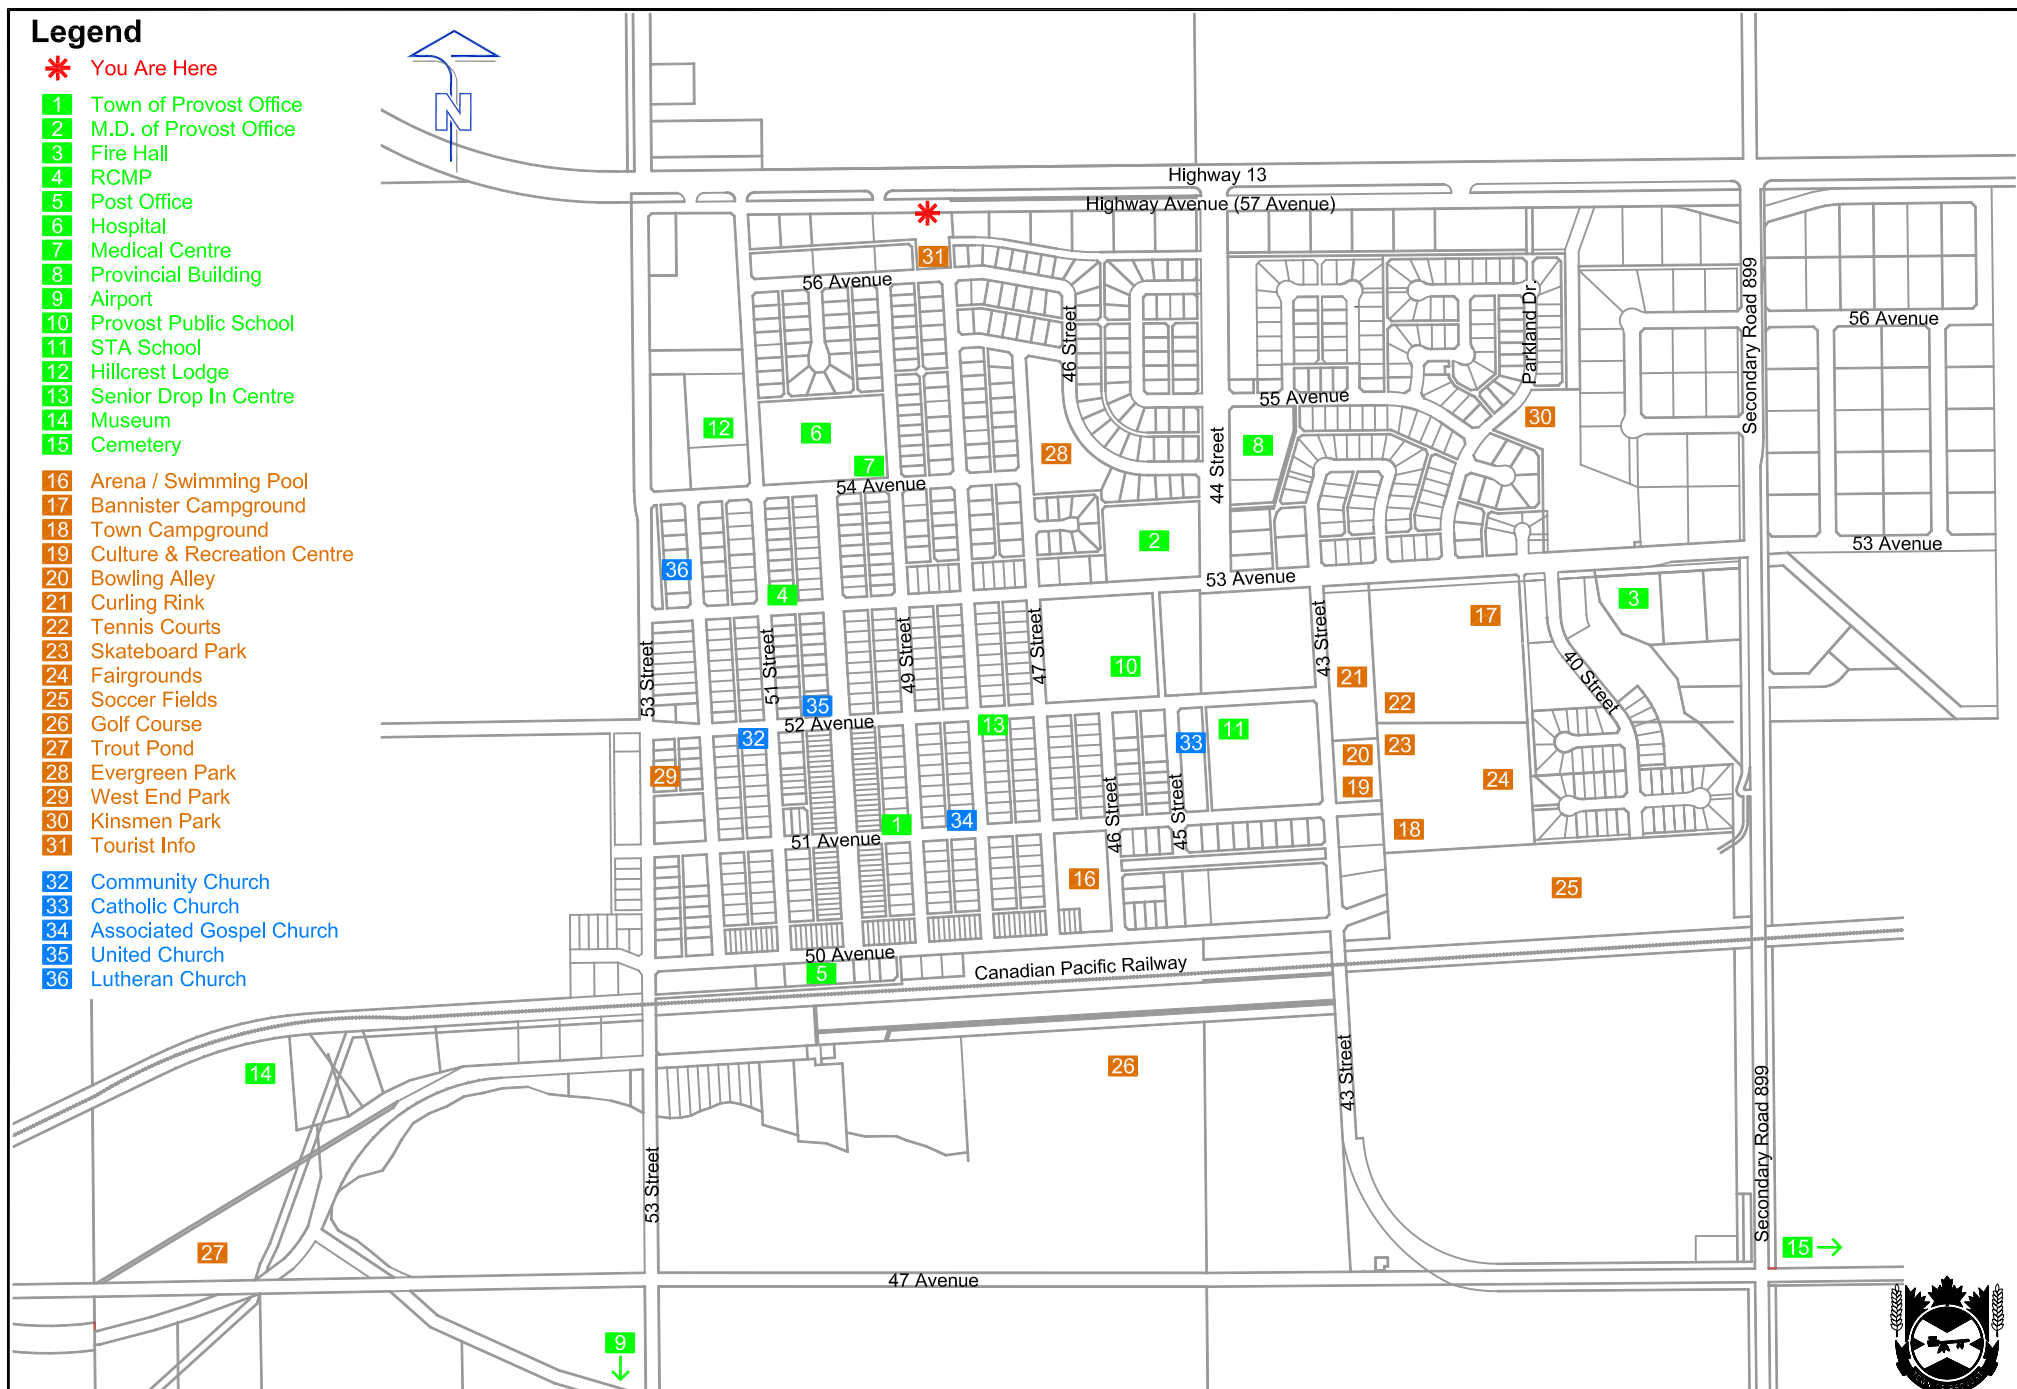

# Legend

- \* You Are Here
- 1 Town of Provost Office
- 2 M.D. of Provost Office
- 3 Fire Hall
- 4 RCMP
- 5 Post Office
- 6 Hospital
- 7 Medical Centre
- 8 Provincial Building
- 9 Airport
- 10 Provost Public School
- 11 STA School
- 12 Hillcrest Lodge
- 13 Senior Drop In Centre
- 14 Museum
- 15 Cemetery
- 16 Arena / Swimming Pool
- 17 Bannister Campground
- 18 Town Campground
- 19 Culture & Recreation Centre
- 20 Bowling Alley
- 21 Curling Rink
- 22 Tennis Courts
- 23 Skateboard Park
- 24 Fairgrounds
- 25 Soccer Fields
- 26 Golf Course
- 27 Trout Pond
- 28 Evergreen Park
- 29 West End Park
- 30 Kinsmen Park
- 31 Tourist Info
- 32 Community Church
- 33 Catholic Church
- 34 Associated Gospel Church
- 35 United Church
- 36 Lutheran Church

THE TOWN OF PROVOST

## Key Sites

October 2003