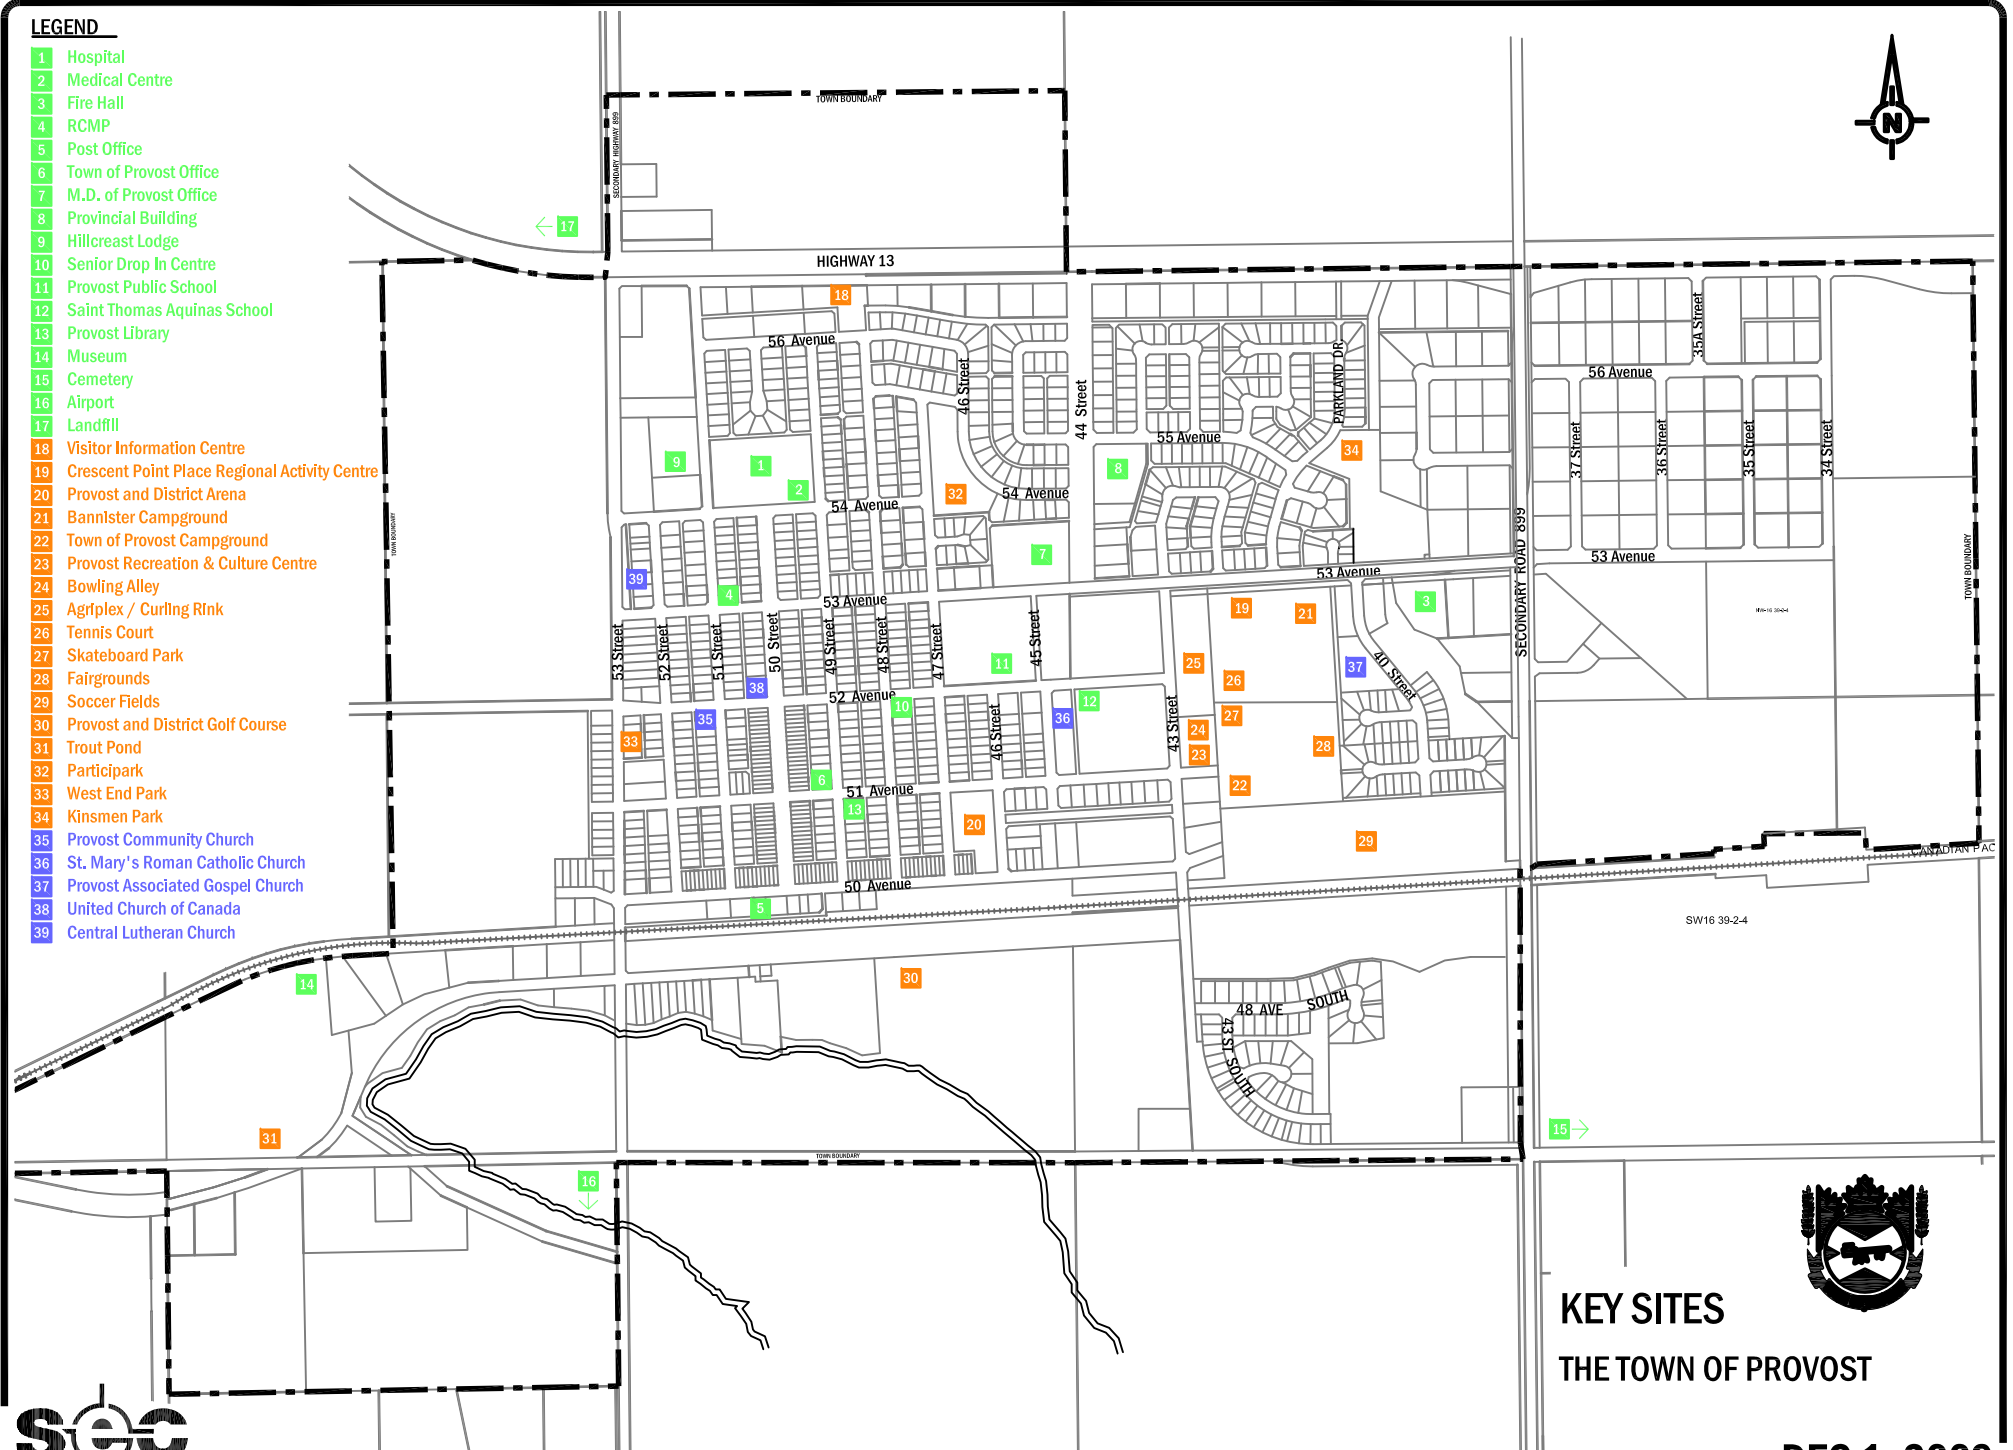

**LEGEND**

- 1 Hospital
- 2 Medical Centre
- 3 Fire Hall
- 4 RCMP
- 5 Post Office
- 6 Town of Provost Office
- 7 M.D. of Provost Office
- 8 Provincial Building
- 9 Hillcrest Lodge
- 10 Senior Drop In Centre
- 11 Provost Public School
- 12 Saint Thomas Aquinas School
- 13 Provost Library
- 14 Museum
- 15 Cemetery
- 16 Airport
- 17 Landfill
- 18 Visitor Information Centre
- 19 Crescent Point Place Regional Activity Centre
- 20 Provost and District Arena
- 21 Bannister Campground
- 22 Town of Provost Campground
- 23 Provost Recreation & Culture Centre
- 24 Bowling Alley
- 25 Agriflex / Curling Rink
- 26 Tennis Court
- 27 Skateboard Park
- 28 Fairgrounds
- 29 Soccer Fields
- 30 Provost and District Golf Course
- 31 Trout Pond
- 32 Participark
- 33 West End Park
- 34 Kinsmen Park
- 35 Provost Community Church
- 36 St. Mary's Roman Catholic Church
- 37 Provost Associated Gospel Church
- 38 United Church of Canada
- 39 Central Lutheran Church

**KEY SITES**  
THE TOWN OF PROVOST

**DEC 1, 2009**